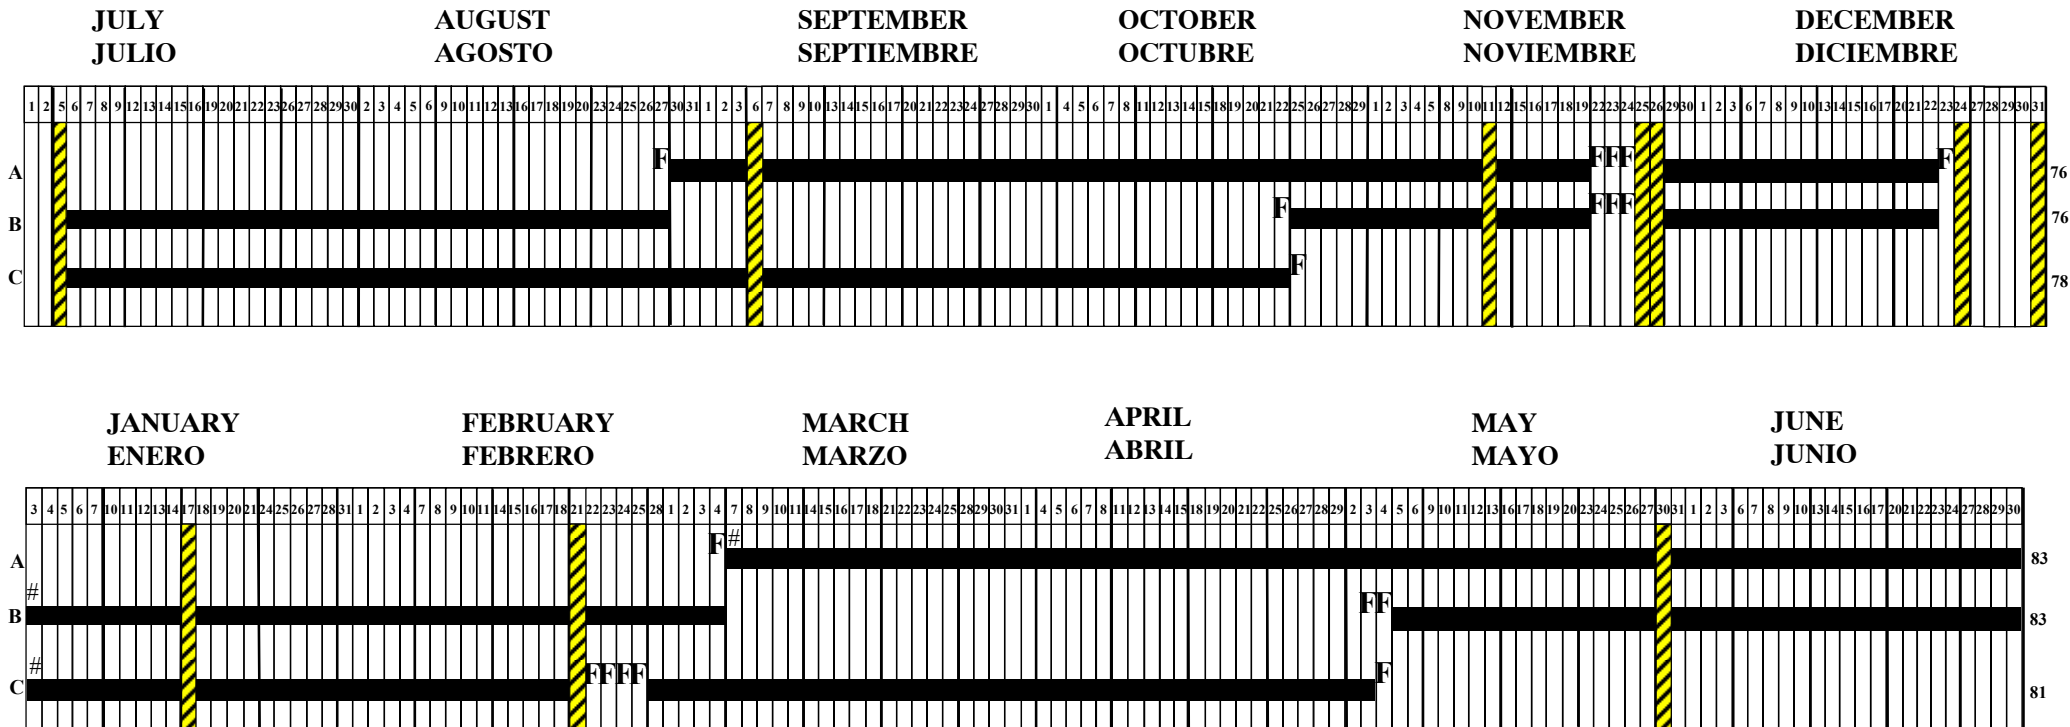

# LOS ANGELES UNIFIED SCHOOL DISTRICT DISTRITO ESCOLAR UNIFICADO DE LOS ANGELES

**Final Calendar**  
Board Approved  
4/13/2010

Three Track

---

Tres Ciclos  
(Concept 6)

## REDUCED YEAR-ROUND INSTRUCTIONAL SCHOOL CALENDAR 2010-2011 CALENDARIO ESCOLAR DE INSTRUCCIÓN DE TODO EL AÑO 2010-2011

**IMPORTANT DATES:**

- |  |  |   |
|--|--|---|
| 07-05-2010 July 4 <sup>th</sup> Observed         | 11-25 & 11-26-2010 Thanksgiving Holiday                | # 03-07-2011 Second Semester Begins, Track A    |
| 07-06-2010 First Day of Instruction, Tracks B, C | 12-23-2010 thru 12-31-2010 Winter Recess, Track A, B   | 05-03-2011 Last Day of Instruction, Track C     |
| 08-30-2010 First Day of Instruction, Track A     | # 01-03-2011 Second Semester Begins, Tracks B, C       | 05-30-2011 Memorial Day Observed                |
| 09-06-2010 Labor Day                             | 01-17-2011 Dr. Martin L. King, Jr.'s Birthday Observed | 06-30-2011 Last Day of Instruction, Tracks A, B |
| 11-11-2010 Veterans Day                          | 02-21-2011 Presidents' Day                             |   |